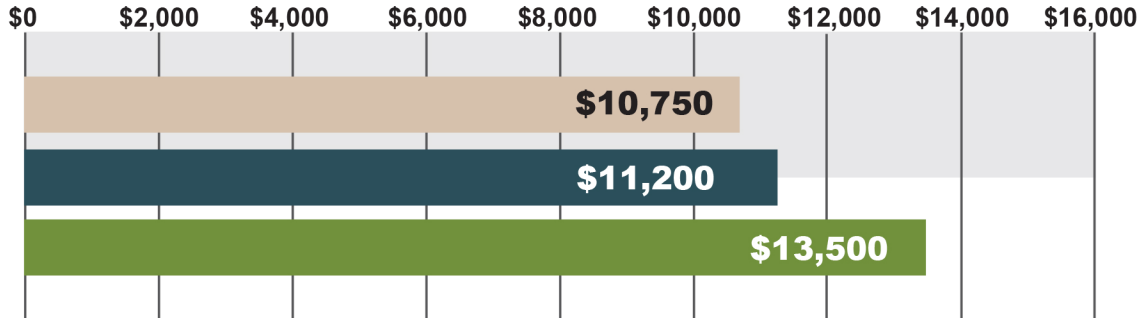

ILLINOIS HIGH QUALITY LAND

AVERAGE SALE PRICES PER ACRE

Source: Farmers National
Company Agent Survey

January 2020

January 2021

January 2022