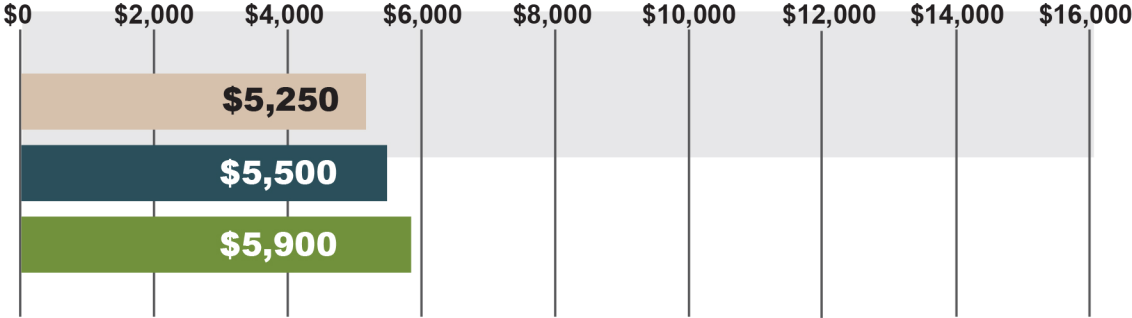

ARKANSAS HIGH QUALITY LAND

AVERAGE SALE PRICES PER ACRE

Source: Farmers National
Company Agent Survey

January 2020

January 2021

January 2022