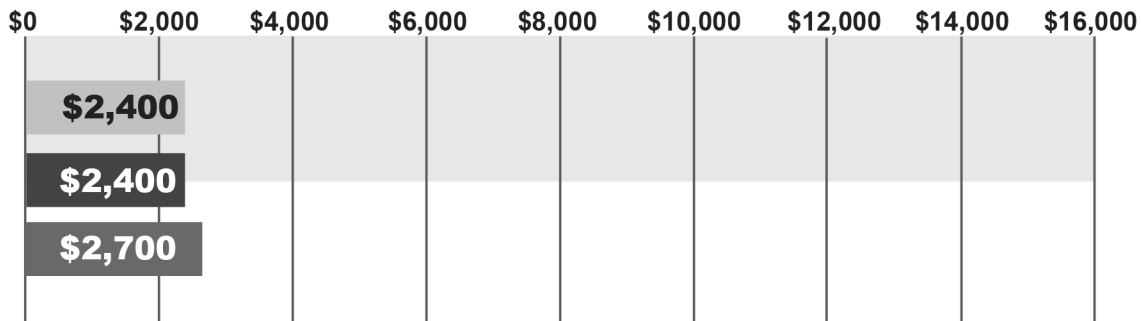

OKLAHOMA HIGH QUALITY LAND

AVERAGE SALE PRICES PER ACRE

Source: Farmers National
Company Agent Survey

■ January 2020

■ January 2021

■ January 2022