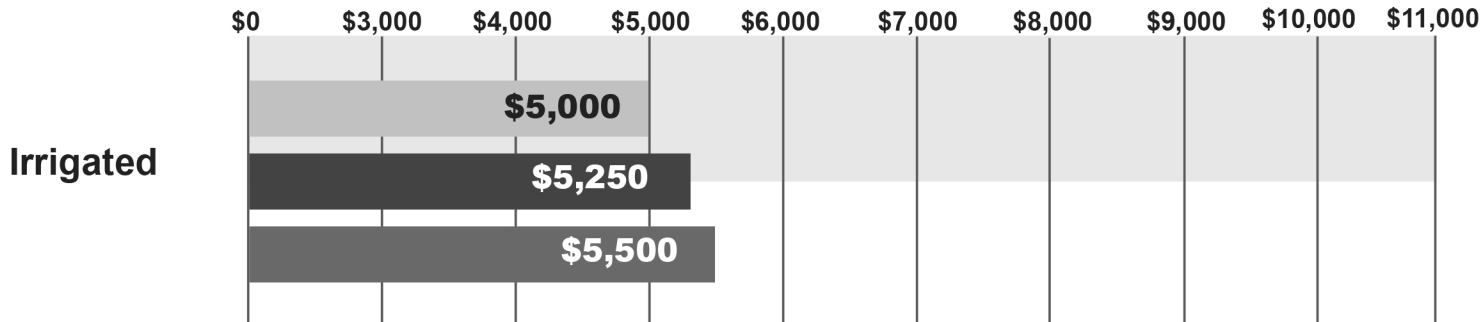

MISSISSIPPI HIGH QUALITY LAND

AVERAGE SALE PRICES PER ACRE

Source: Farmers National
Company Agent Survey

January 2020

January 2021

January 2022