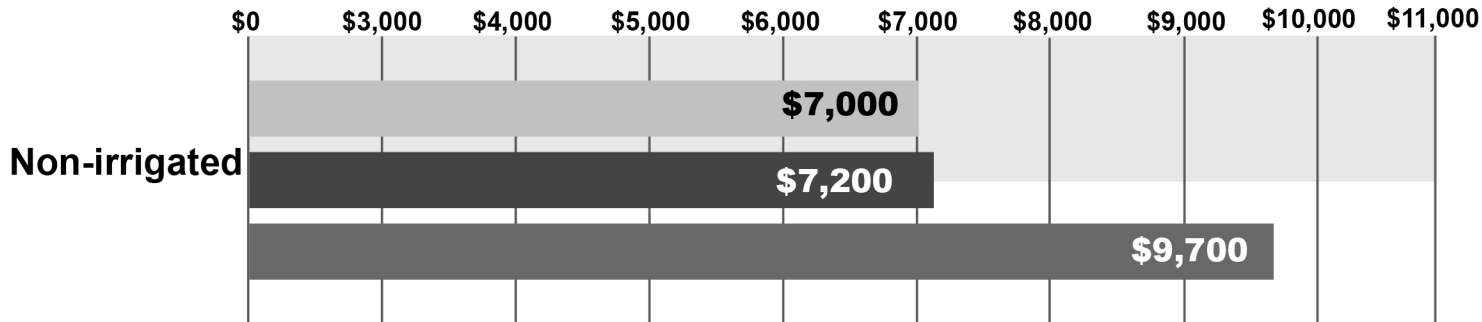

MINNESOTA HIGH QUALITY LAND

AVERAGE SALE PRICES PER ACRE

Source: Farmers National
Company Agent Survey

January 2020

January 2021

January 2022