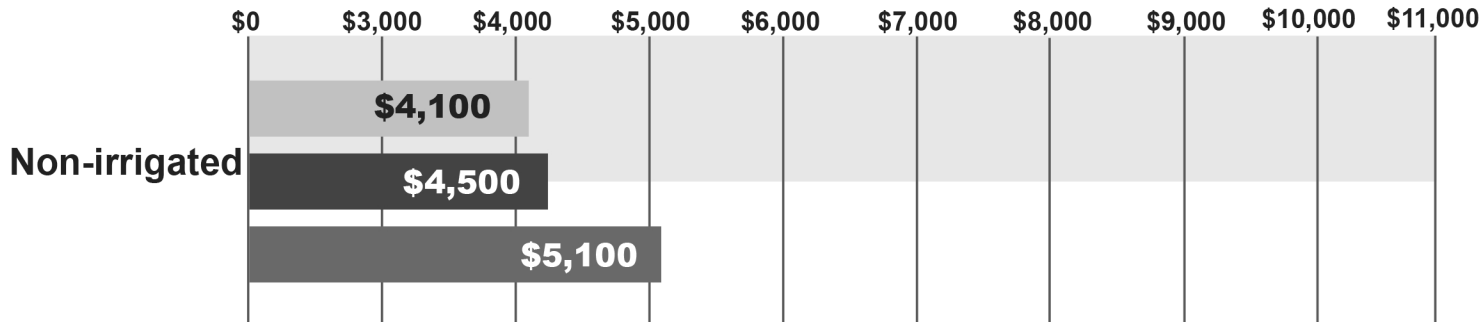

KENTUCKY HIGH QUALITY LAND

SALE PRICES PER ACRE

Source: Farmers National
Company Agent Survey

January 2020

January 2021

January 2022