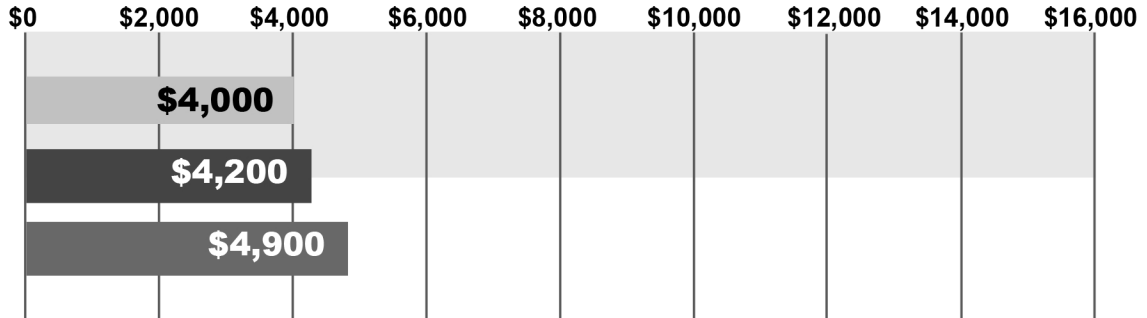

KANSAS HIGH QUALITY LAND

AVERAGE SALE PRICES PER ACRE

Source: Farmers National
Company Agent Survey

January 2020

January 2021

January 2022