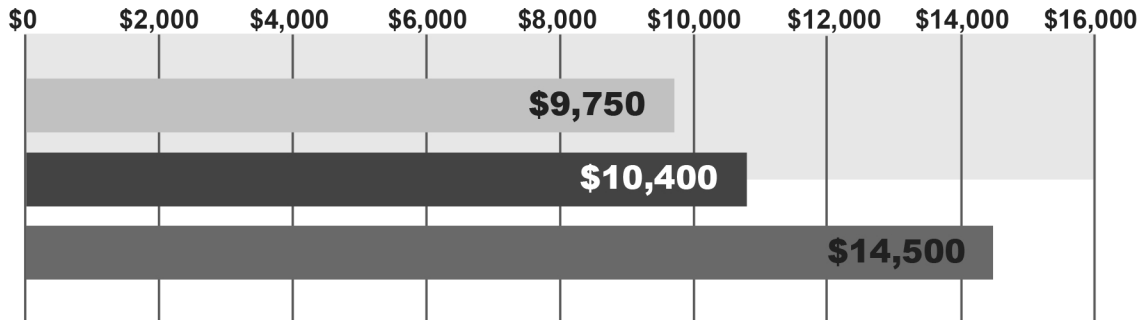

IOWA HIGH QUALITY LAND

AVERAGE SALE PRICES PER ACRE

Source: Farmers National
Company Agent Survey

January 2020

January 2021

January 2022