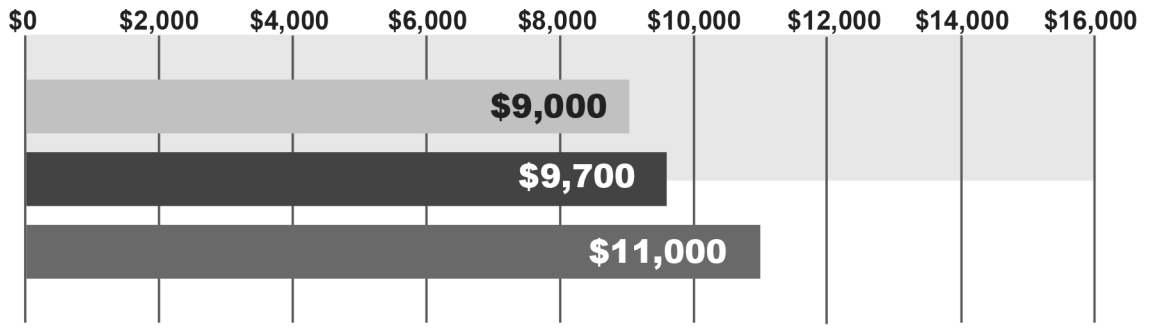

INDIANA HIGH QUALITY LAND

AVERAGE SALE PRICES PER ACRE

Source: Farmers National Company Agent Survey

January 2020

January 2021

January 2022