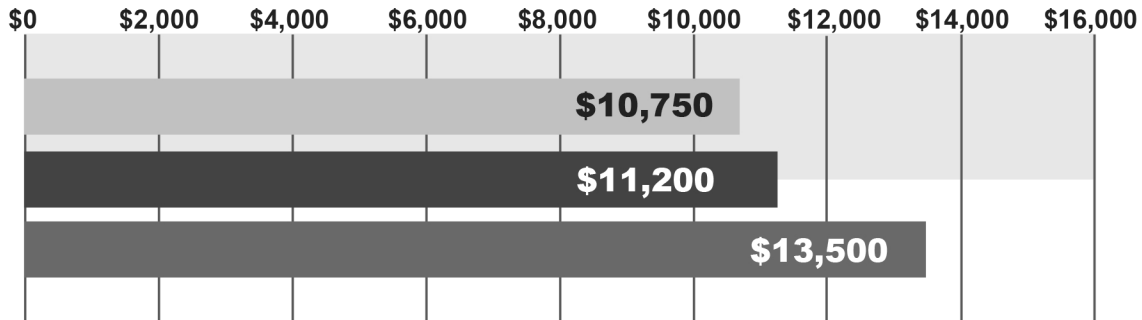

ILLINOIS HIGH QUALITY LAND

AVERAGE SALE PRICES PER ACRE

Source: Farmers National
Company Agent Survey

January 2020

January 2021

January 2022