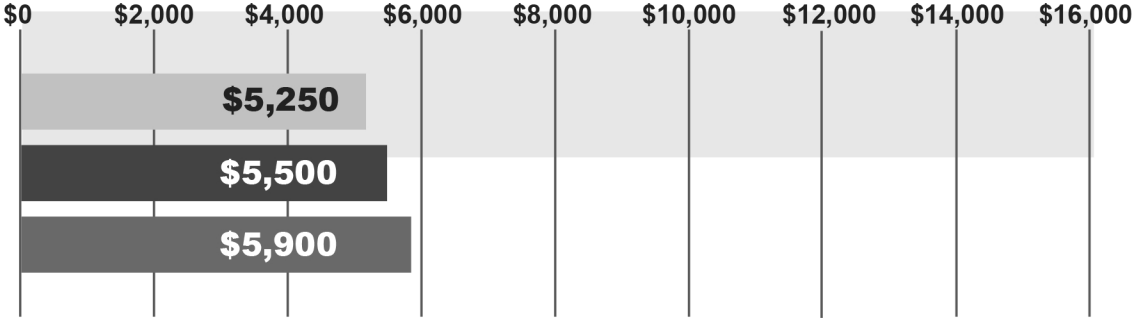

ARKANSAS HIGH QUALITY LAND

AVERAGE SALE PRICES PER ACRE

Source: Farmers National
Company Agent Survey

January 2020

January 2021

January 2022