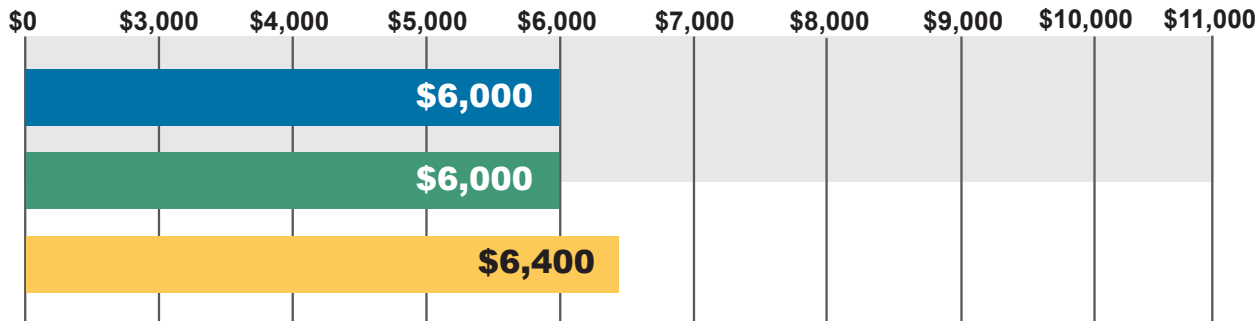

MISSOURI HIGH QUALITY LAND

AVERAGE SALE PRICES PER ACRE

Source: Farmers National
Company Agent Survey

 June 2019

 June 2020

 June 2021