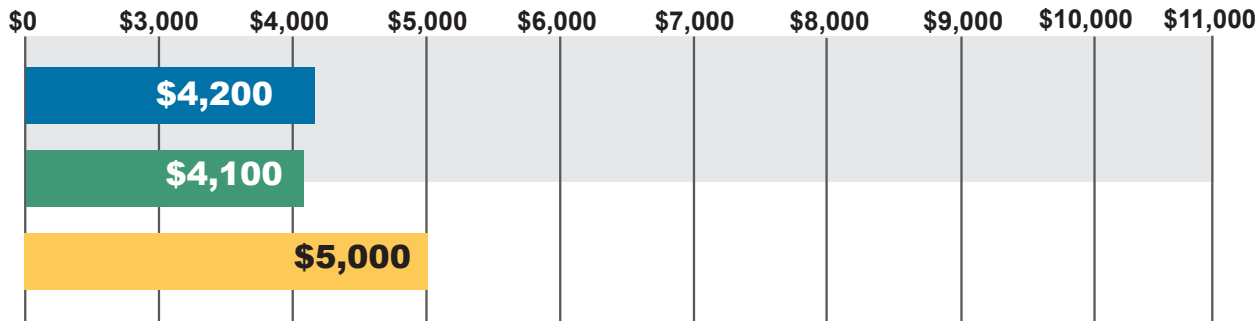

KENTUCKY HIGH QUALITY LAND

SALE PRICES PER ACRE

Source: Farmers National
Company Agent Survey

 June 2019

 June 2020

 June 2021