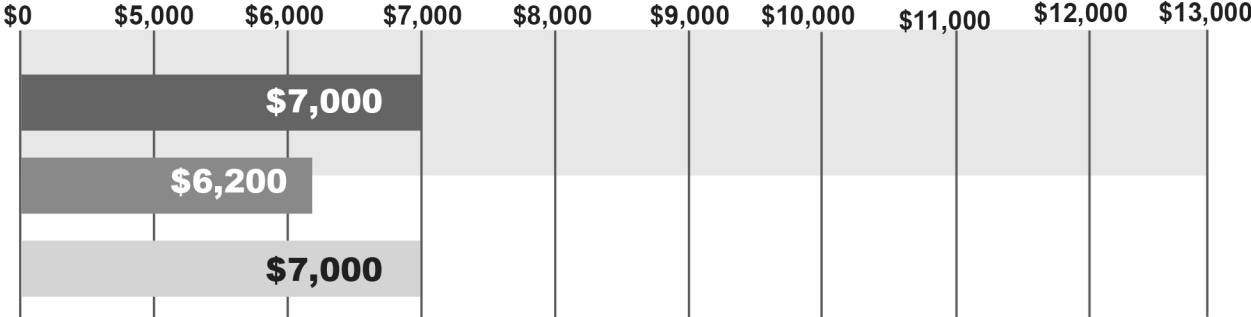

WISCONSIN HIGH QUALITY LAND

AVERAGE SALE PRICES PER ACRE

Source: Farmers National
Company Agent Survey

■ June 2019

■ June 2020

■ June 2021