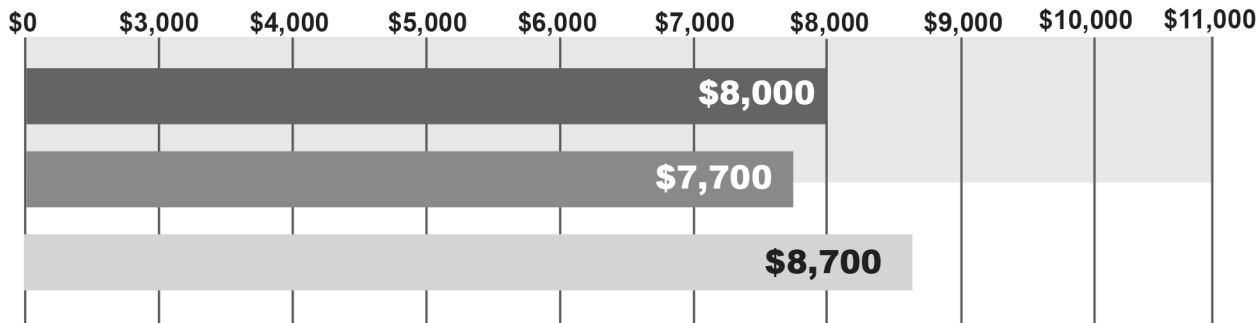

SOUTH DAKOTA HIGH QUALITY LAND

AVERAGE SALE PRICES PER ACRE

Source: Farmers National
Company Agent Survey

■ June 2019

■ June 2020

■ June 2021