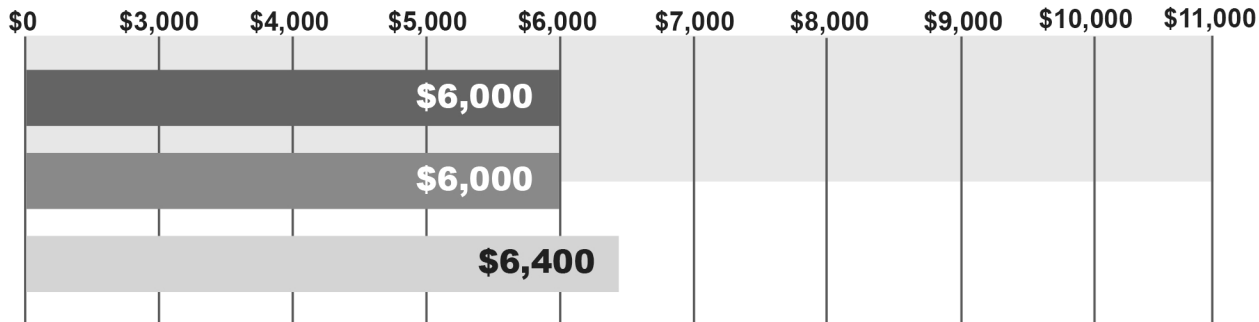

MISSOURI HIGH QUALITY LAND

AVERAGE SALE PRICES PER ACRE

Source: Farmers National
Company Agent Survey

■ June 2019

■ June 2020

■ June 2021