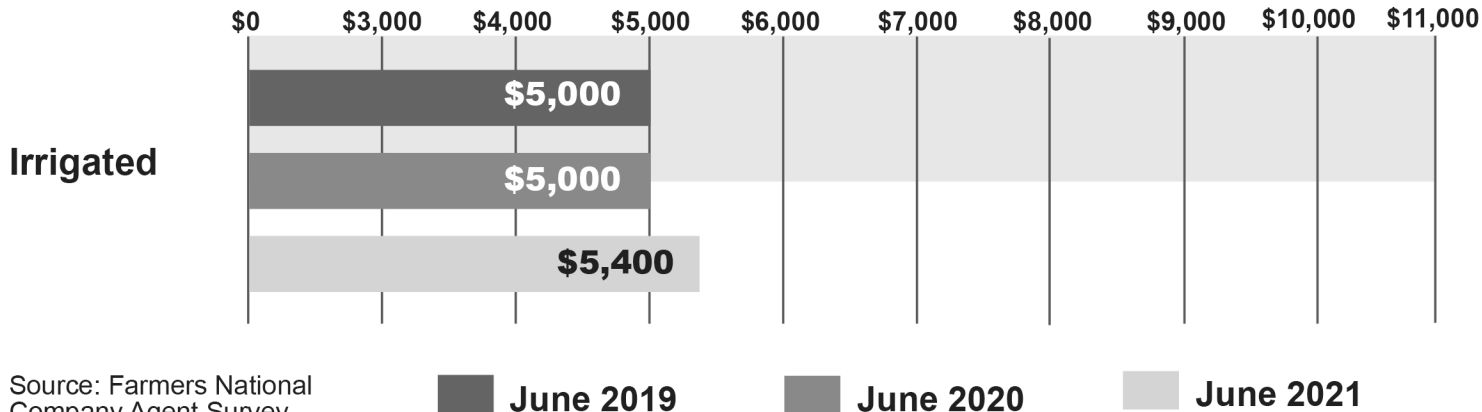

MISSISSIPPI HIGH QUALITY LAND

AVERAGE SALE PRICES PER ACRE

Source: Farmers National
Company Agent Survey