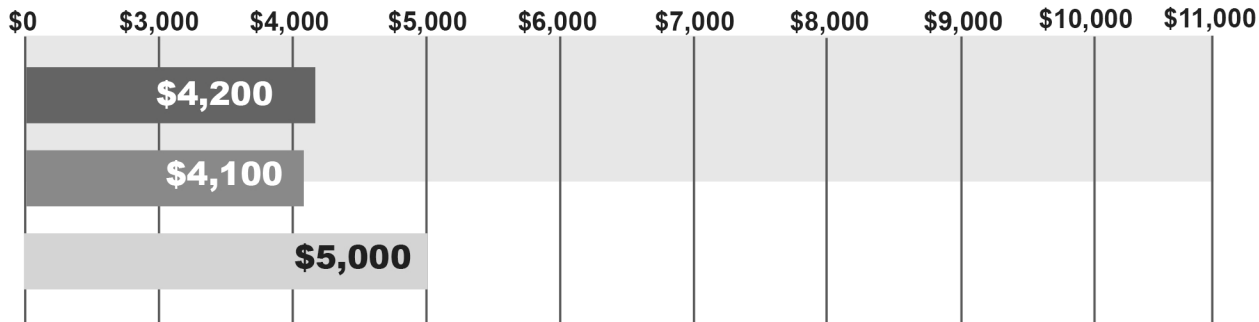

KENTUCKY HIGH QUALITY LAND

SALE PRICES PER ACRE

Source: Farmers National
Company Agent Survey

■ June 2019

■ June 2020

■ June 2021