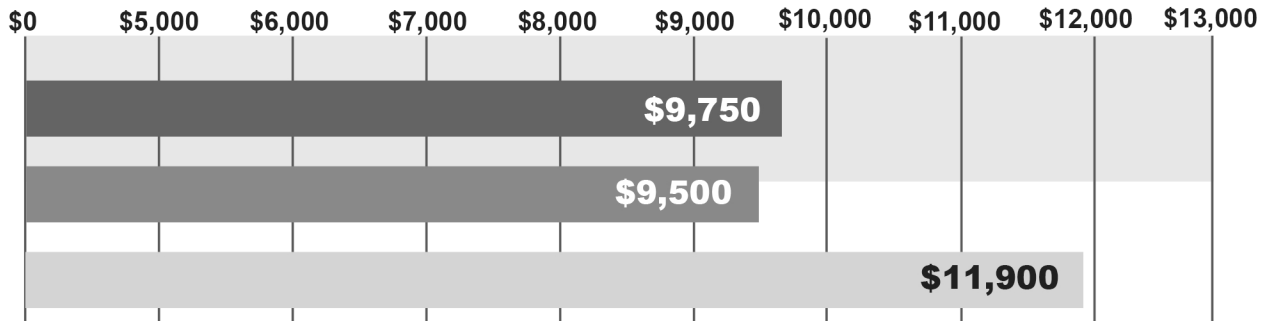

## AVERAGE SALE PRICES PER ACRE

Source: Farmers National  
Company Agent Survey

■ June 2019

■ June 2020

■ June 2021