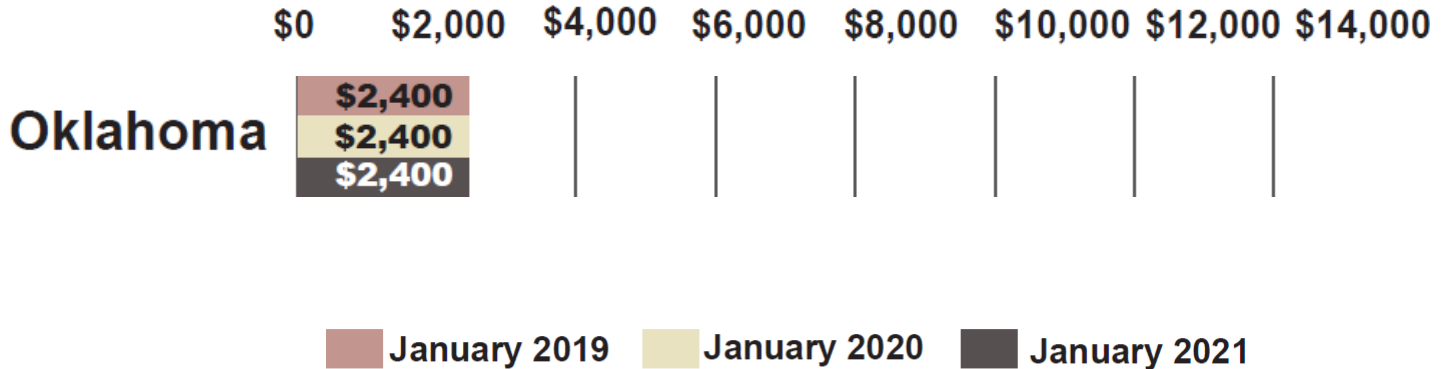

HIGH QUALITY LAND VALUES

AVERAGE SALE PRICE PER ACRE

Source: Farmers National Company Agent Survey