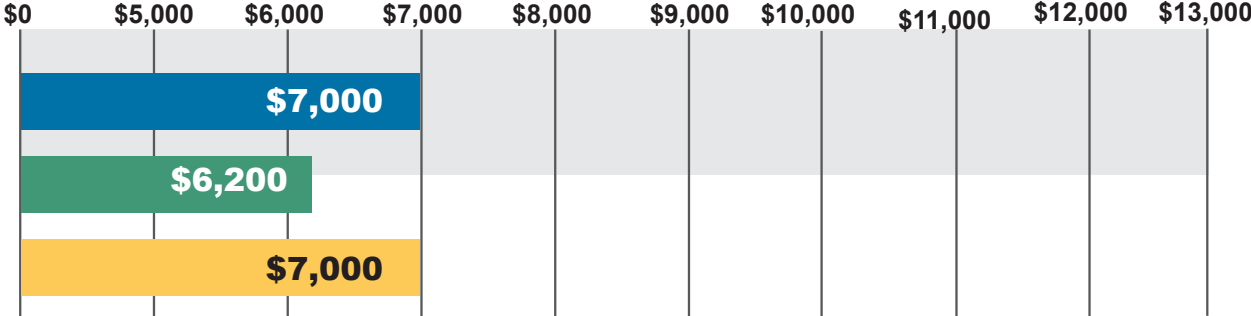

WISCONSIN HIGH QUALITY LAND

AVERAGE SALE PRICES PER ACRE

Source: Farmers National
Company Agent Survey

June 2019

June 2020

June 2021