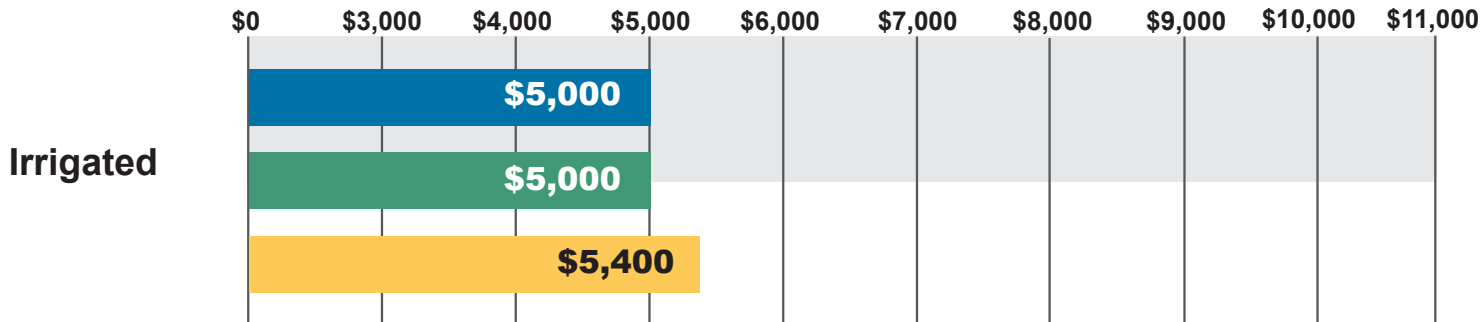

MISSISSIPPI HIGH QUALITY LAND

AVERAGE SALE PRICES PER ACRE

Source: Farmers National
Company Agent Survey

 June 2019

 June 2020

 June 2021