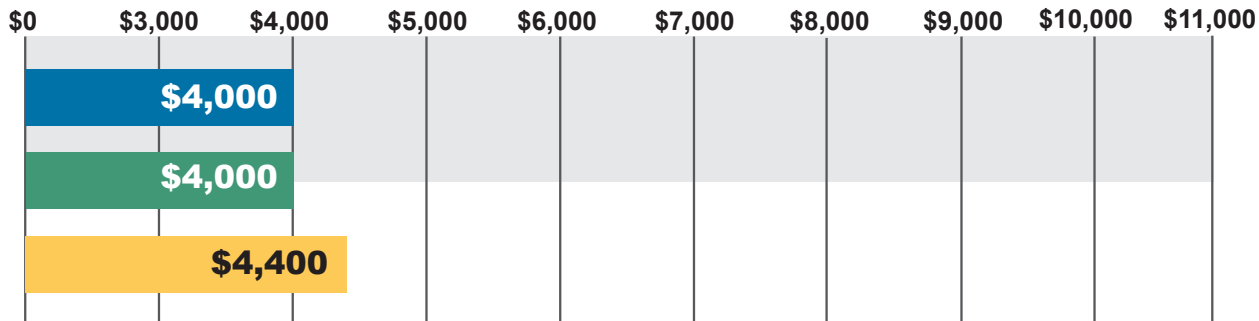

KANSAS HIGH QUALITY LAND

AVERAGE SALE PRICES PER ACRE

Source: Farmers National
Company Agent Survey

 June 2019

 June 2020

 June 2021