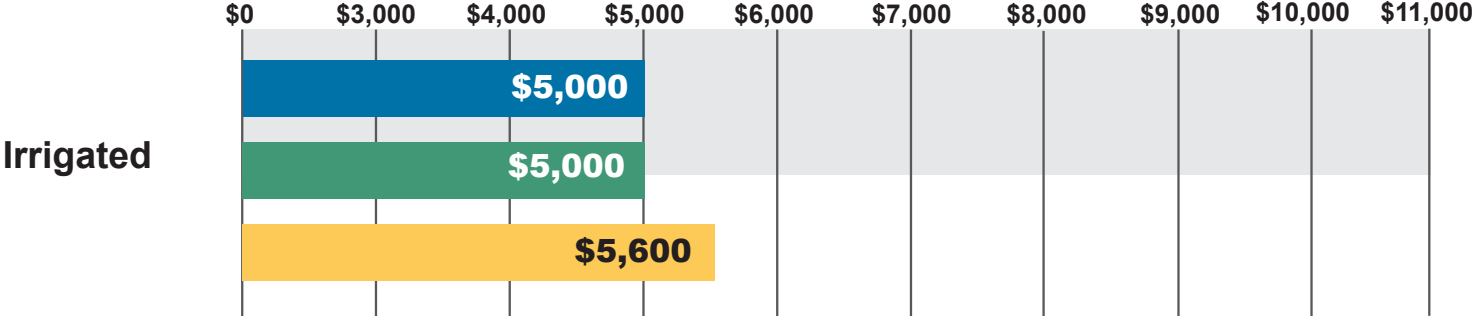

ARKANSAS HIGH QUALITY LAND

AVERAGE SALE PRICES PER ACRE

Source: Farmers National Company Agent Survey

June 2019

June 2020

June 2021